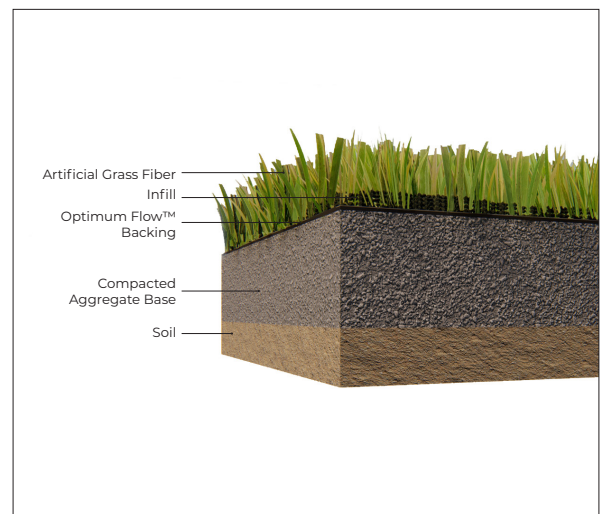

DETAILED SPECIFICATION SHEET

Optimum Flow Olive

Recommended Uses

- Landscape
- Commercial
- Play Areas
- Pets

Equipped with Optimum Flow™ technology for exceptional drainage. Optimum Flow Olive is our preferred product for pet applications due to its permeability and slightly stiffer blade structure, which makes cleaning a breeze. Also perfect for landscape, putting fringe, and anywhere else a medium density product is needed.

16 Year Warranty

Optimum Flow™ Technology

Made in the U.S.A.

| | |
|----------------------------|---------------------------|
| Yarn Type | UV Polyethylene - W Shape |
| Denier | 10800 / 4400 |
| Approximate Pile Height | 1.5 in. |
| Machine Gauge | 3/8 inch |
| Roll Size | 15 x 100 linear feet |
| Approximate Infill Amount | 1.0 lb / psf |
| Primary Backing | Optimum Flow™ |
| Total Product Weight | 83.66 oz/yd ² |
| Face Weight | 49.20 oz/yd ² |
| Average Tuft Bind Strength | 10.8 lbs/force |
| Total Lead Content | <0.5 mg/Kg |
| Pill Flammability | 8 out of 8 Pass |
| Water Permeability | 331.3 inches/hour |
| QUV Accelerated Weathering | Color: 9 / Texture: 10 |

DETAILED SPECIFICATION SHEET

Optimum Flow Forest

| | |
|----------------------------|---------------------------|
| Yarn Type | UV Polyethylene - W Shape |
| Denier | 10800 / 4400 |
| Approximate Pile Height | 1.5 in. |
| Machine Gauge | 3/8 inch |
| Roll Size | 15 x 100 linear feet |
| Approximate Infill Amount | 1.0 lb / psf |
| Primary Backing | Optimum Flow™ |
| Total Product Weight | 83.66 oz/yd ² |
| Face Weight | 49.20 oz/yd ² |
| Average Tuft Bind Strength | 10.8 lbs/force |
| Total Lead Content | <0.5 mg/Kg |
| Pill Flammability | 8 out of 8 Pass |
| Water Permeability | 331.3 inches/hour |
| QUV Accelerated Weathering | Color: 9 / Texture: 10 |