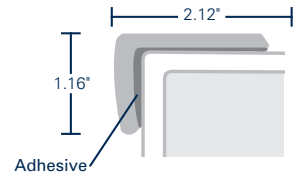

COREtec Plus® Moldings

COREtec Plus® moldings are vinyl wrapped and feature a waterproof plastic core*. The 72" long moldings are available in Quarter Round, T-Mold, Reducer, Baby Threshold, and Stair Cap. T-Mold and Reducer easily snap into the included plastic strip.

Quarter Round

T-Molding

Reducer

Baby Threshold

Stair Cap

Quarter Round Installation Instructions

1. Measure & trim to fit.
2. Affix molding to floor using screws or nails.

T-Mold and Reducer Installation Instructions

1. Measure & trim to fit.
2. Affix track to floor using adhesive, screws, or nails.
3. Insert molding into track. Tap down with rubber mallet.

Baby Threshold Installation Instructions

1. Measure & trim to fit.
2. Affix molding to floor using adhesive.
3. Follow adhesive manufacturer's instructions completely.

Stair Cap Installation Instructions

1. Measure & trim to fit.
2. Affix molding to stair edge using adhesive.
3. Follow adhesive manufacturer's instructions completely.

COREtec Plus® XL
Mt. Pleasant Pine